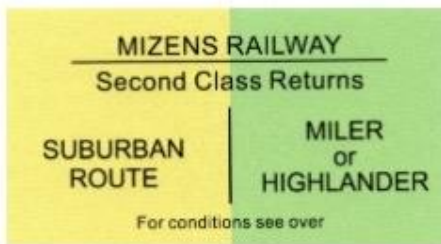

WMRS Tickets (excluding those for Special Events)

Suburban
Punch and return to user

Member
Retain on boarding and return to Ticket Office (Ignore reference to Full Fare Ticket)

Multi-Ride (front)
Punch (see slots on reverse below) and return to user

Multi-Ride (rear)
Punch (using slots) and return to user

Miler
Punch and return to user

Combination
Punch relevant half and return to user

Party
Retain on boarding and return to Ticket Office

Carers Ticket
Free ride for carer when accompanying passenger with fully paid ticket. Retain on boarding and return to Ticket Office